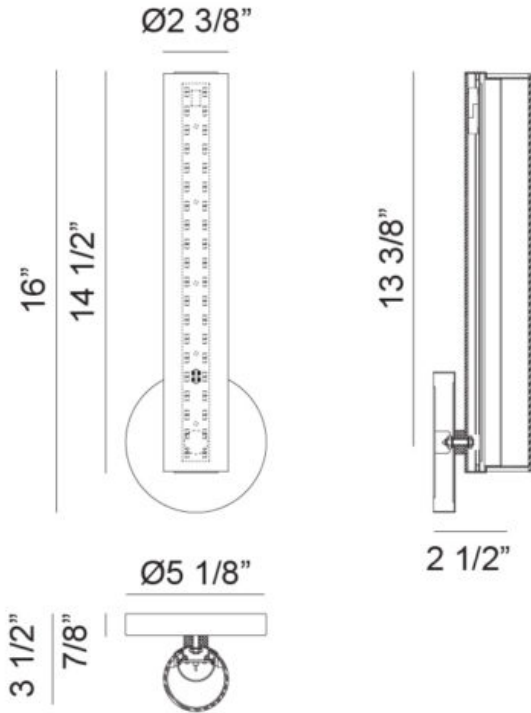

Company: \_\_\_\_\_

Location: \_\_\_\_\_ SPEC #: \_\_\_\_\_

Approved On: \_\_\_\_\_ Approved By: \_\_\_\_\_

VANITY

Description

Axis

Illuminate your space with sculptural elegance. The Axis is a modern multi-pendant chandelier that transforms lighting into art. Sleek cylindrical elements are suspended at varying angles, creating a dynamic architectural presence. Each tube emits a softly diffused warm glow that enhances any environment. The collection is offered in Champagne Gold with white frosted glass or Matte Black with smoke frosted glass, allowing you to choose the aesthetic that best complements your space.

\*Features a 5CCT switch on the LED module to adjust the 5 selectable colour temperature

W32216CGFR

Specifications

FINISH .....	Champagne Gold
SHADE .....	White Frosted Glass
SHADE DIMENSION .....	Ø2 3/8" x 14 1/2"H
DIMENSION .....	5 1/8"W x 16"H x 3 1/2"E
H/CTR .....	13 3/8" or 2 1/2"
LAMPING .....	1 x 12W LED 120V
INITIAL LUMEN .....	1200
DELIVER LUMEN .....	900
CRI(RA) .....	90
LED AVERAGE RATED LIFE .....	50,000 hours
COLOR TEMP .....	2700K, 3000K, 3500K, 4000K or 5000K
CANOPY COLOR .....	Champagne Gold
CANOPY SIZE .....	Ø5 1/8" x 7/8"E
HANG DIRECTION .....	Upward or Downward
LOCATION .....	Damp
WARRANTY .....	5 years Warranty on LED Board