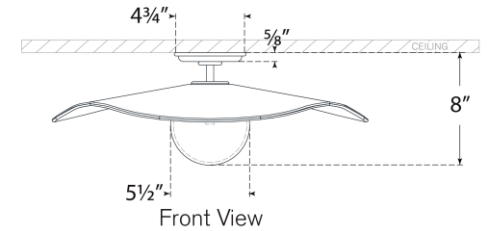

## Mahalo 22" Semi-Flush Mount

Item # WS 4040BZ-WHT

Designer: Windsor Smith

Height: 8"

Width: 22"

Canopy: 4.75" Round

Finishes: BZ, HAB, PN

Glass Options: WG

Lightsource: Dedicated LED

Wattage: 6w (700lm)

Weight: 6 Pounds

Note: UL Only

22.5° Max

Front View

Bottom View