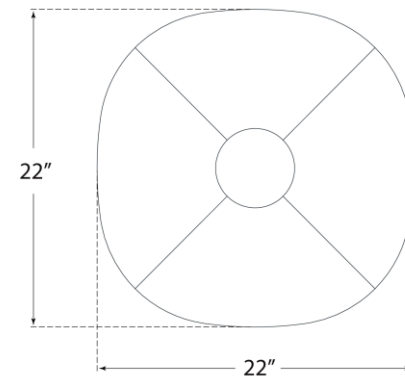

## Mahalo 22" Semi-Flush Mount

Item # WS 4040BZ-WHT

Designer: Windsor Smith

Height: 8"

Width: 22"

Canopy: 4.75" Round

Finishes: BZ, HAB, PN

Glass Options: WG

Lightsource: Dedicated LED

Wattage: 6w (700lm)

Weight: 6 Pounds

Note: UL Only

22.5° Max

Front View

Bottom View