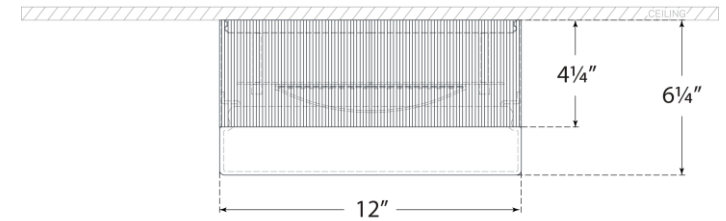

TEAR SHEET

Ace 12" Flush Mount

Item # TOB 4356HAB-WG

Designer: Thomas O'Brien

Height: 6.25"

Width: 12"

Finishes: BZ, HAB, PN

Glass Options: WG

Lightsource: Dedicated LED

Wattage: 30w (3500lm)

Weight: 9 Pounds

Front View

Bottom View