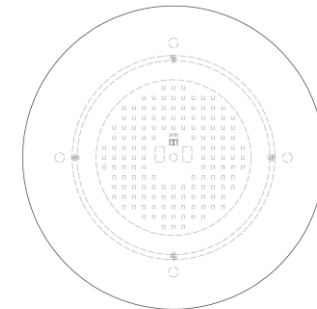

TEAR SHEET

Ace 12" Flush Mount

Item # TOB 4356HAB-WG

Designer: Thomas O'Brien

Height: 6.25"

Width: 12"

Finishes: BZ, HAB, PN

Glass Options: WG

Lightsource: Dedicated LED

Wattage: 30w (3500lm)

Weight: 9 Pounds

Front View

Bottom View