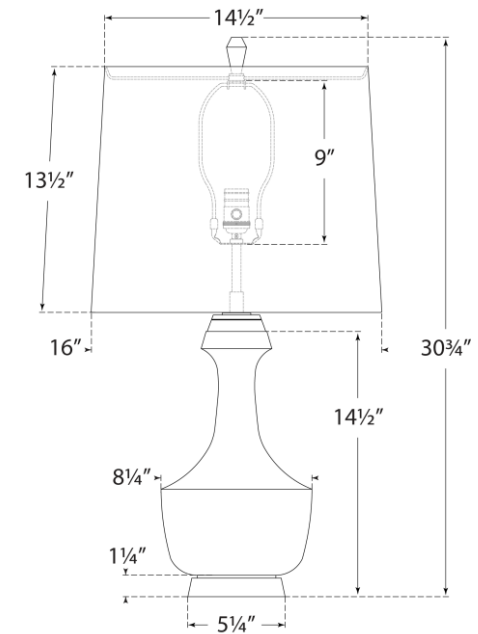

### Mauro Large Table Lamp

Item # TOB 3686IVO-L

Designer: Thomas O'Brien

Height: 30.75"

Width: 16"

Base: 5.25" Round

Finishes: CBZ, IVO

Shade Treatments: L

Shade Details: 14.5" x 16" x 13.5"

Socket: E26 Dimmer

Wattage: 100 A19

Weight: 13 Pounds

Note: Reactive Ceramic Glazes Will Vary in Color and Texture

Front View