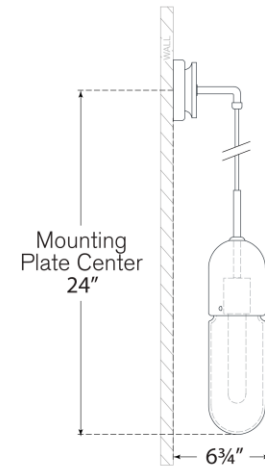

TEAR SHEET

Junio Wall Light

Item # TOB 2645BZ/HAB-FG

Designer: Thomas O'Brien

Height: 26"

Width: 4.25"

Extension: 6.75"

Backplate: 4.25" Round

Finishes: BZ/HAB, HAB, PN

Glass Options: CG, FG

Socket: E26 Keyless

Wattage: 8 LED T10

Weight: 5 Pounds

Top View

Side View

Front View