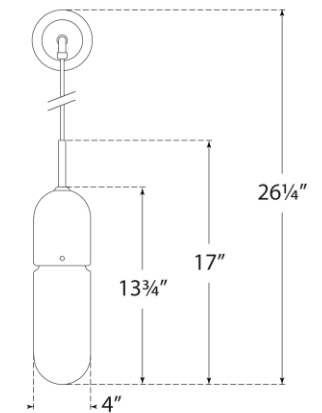

TEAR SHEET

Junio Wall Light

Item # TOB 2645BZ/HAB-FG

Designer: Thomas O'Brien

Height: 26"

Width: 4.25"

Extension: 6.75"

Backplate: 4.25" Round

Finishes: BZ/HAB, HAB, PN

Glass Options: CG, FG

Socket: E26 Keyless

Wattage: 8 LED T10

Weight: 5 Pounds

Top View

Side View

Front View