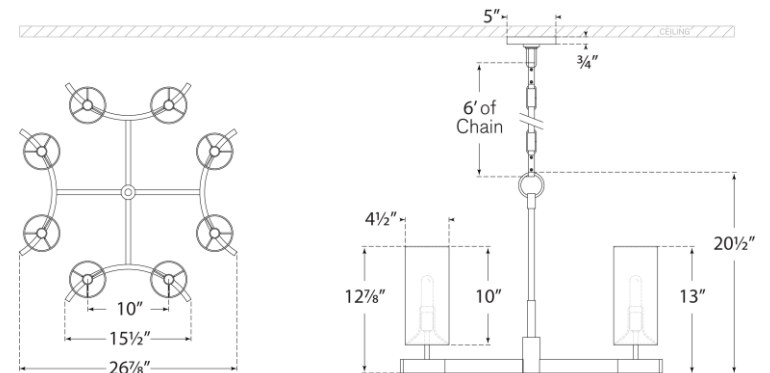

TEAR SHEET

Aimee Medium Chandelier

Item # SK 5550PN-L

Designer: Suzanne Kasler

Height: 20.5"

Width: 26.75"

Canopy: 5" Round

Finishes: BZ/HAB, PN

Shade Treatments: L

Shade Details: 4.5" x 4.5" x 10"

Socket: 8 - E12 Candelabra

Wattage: 8 - 40 T6

Weight: 19 Pounds

Top View

Side View