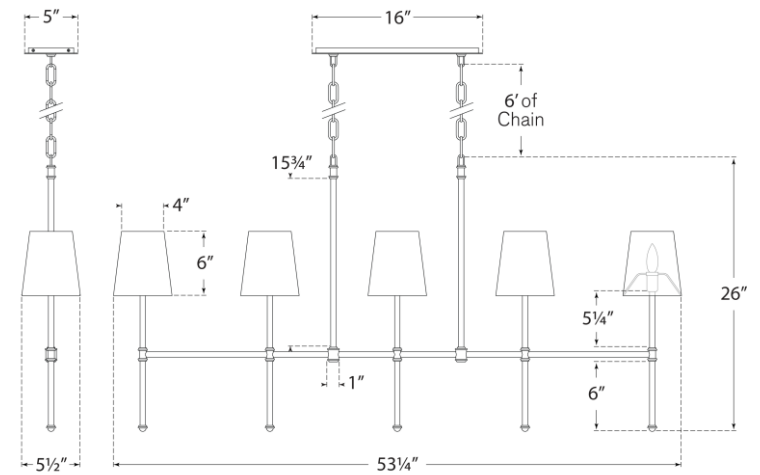

TEAR SHEET

Camille Medium Linear Chandelier

Item # SK 5055PN-L

Designer: Suzanne Kasler

Height: 26"

Width: 53.25"

Canopy: 5" x 16" Rectangle

Finishes: BZ, HAB, PN

Shade Treatments: L, NP

Shade Details: 4" x 5.5" x 6"

Socket: 5 - E12 Candelabra

Wattage: 5 - 40 B11

Weight: 17 Pounds

Side View