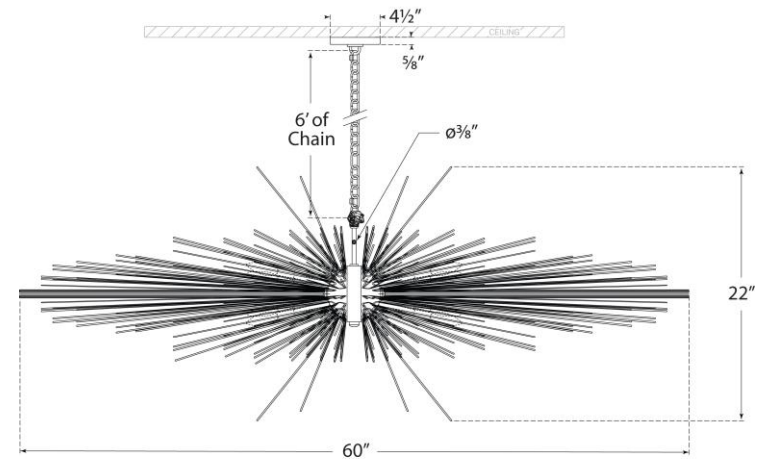

## Strada Large Linear Chandelier

Item # KW 5182AI

Designer: Kelly Wearstler

Height: 22"

Width: 60" x 22.75"

Canopy: 4.5" Round

Finishes: AI, BSL, G, PN

Socket: 16 - E12 Candelabra

Wattage: 16 - 25 B11

Weight: 41 Pounds

Note: Requires Special Assembly and Installation

Front View