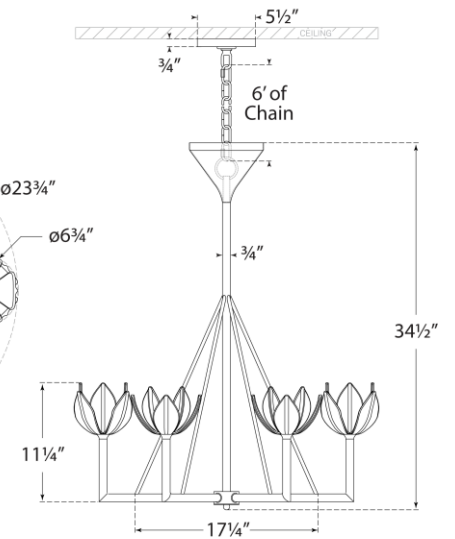

TEAR SHEET

Alberto Small Single Tier Chandelier

Item # JN 5003ABL

Designer: Julie Neill

Height: 34.5"

Width: 30"

Canopy: 5.5" Round

Finishes: AB, ABL, AGL, BSL, PW

Socket: 6 - E12 Candelabra

Wattage: 6 - 60 G16.5

Weight: 19 Pounds

Top View

Front View