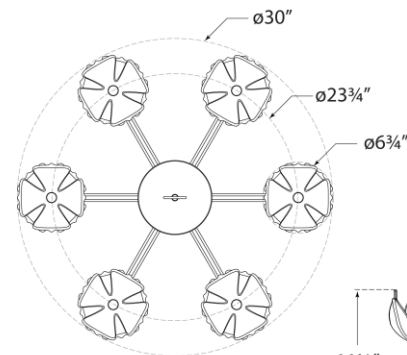

TEAR SHEET

Alberto Small Single Tier Chandelier

Item # JN 5003ABL

Designer: Julie Neill

Height: 34.5"

Width: 30"

Canopy: 5.5" Round

Finishes: AB, ABL, AGL, BSL, PW

Socket: 6 - E12 Candelabra

Wattage: 6 - 60 G16.5

Weight: 19 Pounds

Top View

Front View