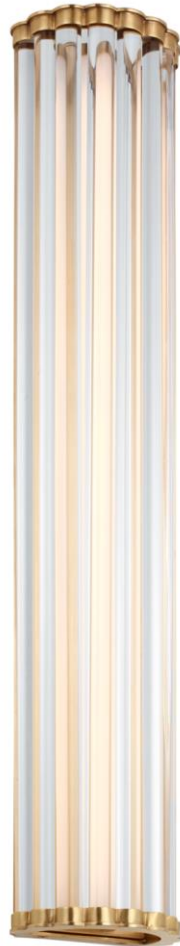

TEAR SHEET

Kean 28" Sconce

Item # CHD 2927AB-CG

Designer: Chapman & Myers

Height: 28"

Width: 5.75"

Extension: 3.75"

Backplate: 4.5" x 27.75" Rectangle

Finishes: AB, PN

Trim Options: CG

Lightsource: Dedicated LED

Wattage: 27w (2200lm)

Weight: 15 Pounds