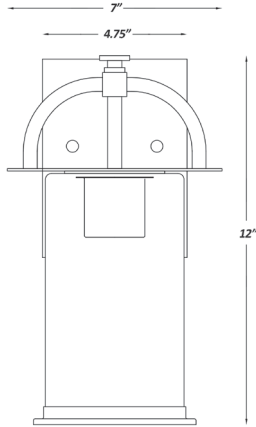

1023BK

STOCKWELL 1-LIGHT WALL LANTERN

Front View

Side View

Description:	Stockwell 1-light wall lantern
Finish:	Matte black w/gold accents
Dimensions:	7" W x 12" H x 8" ext. Height on center: 3"
Bulbs:	1-60w Med.
Certification:	cETL / wet location

Material:	Steel
Glass:	Clear
Back Plate Dimensions:	4.75" x 6.5"
Chain/Wire:	NA
Additional Finishes:	NA