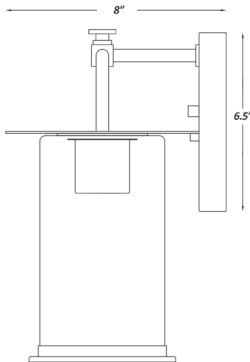

1023BK

STOCKWELL 1-LIGHT WALL LANTERN

Front View

Side View

Description:	Stockwell 1-light wall lantern
Finish:	Matte black w/gold accents
Dimensions:	7" W x 12" H x 8" ext. Height on center: 3"
Bulbs:	1-60w Med.
Certification:	cETL / wet location

Material:	Steel
Glass:	Clear
Back Plate Dimensions:	4.75" x 6.5"
Chain/Wire:	NA
Additional Finishes:	NA