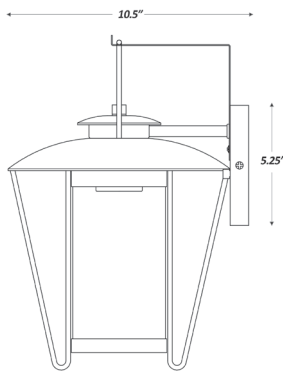

1020BK

STOCKWELL 1-LIGHT WALL LANTERN

Front View

Side View

Description:	Stockwell 1-light wall lantern
Finish:	Matte black
Dimensions:	9.5" W x 14.25" H x 10.5" ext. Height on center: 5.5"
Bulbs:	1-60w Med.
Certification:	cETL / wet location

Material:	Steel
Glass:	Seeded
Back Plate Dimensions:	4.25" x 5.25"
Chain/Wire:	NA
Additional Finishes:	NA