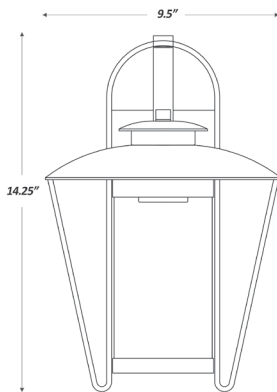

1020BK

STOCKWELL 1-LIGHT WALL LANTERN

Front View

Side View

Description:	Stockwell 1-light wall lantern
Finish:	Matte black
Dimensions:	9.5" W x 14.25" H x 10.5" ext. Height on center: 5.5"
Bulbs:	1-60w Med.
Certification:	cETL / wet location

Material:	Steel
Glass:	Seeded
Back Plate Dimensions:	4.25" x 5.25"
Chain/Wire:	NA
Additional Finishes:	NA