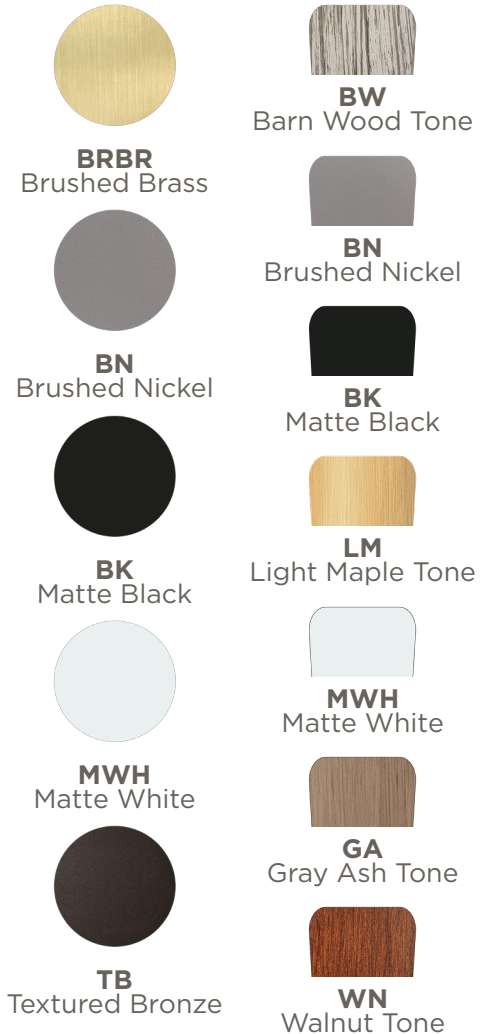

FAN FINISHES

105 POSSIBLE VARIATIONS

Fan Finishes	Blade Finishes
Light Kit & No Light Kit	42" 56" 72"

STANDARD EQUIPMENT

- **Downrod** 5in & 10in / 12.7cm & 25cm
- **Slant Ceiling Canopy** 30°

Handheld Remote

- 6 Speed
- Motor Off
- Reverse
- Light on/off
- 5 Temperature Color Changes
- Dimmable Control

*For more information see accessory page. 132