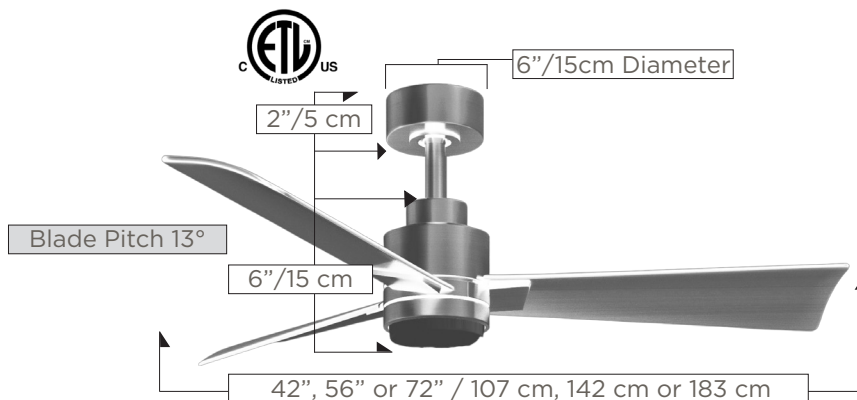

PRODUCT FEATURES

- 5CCT Color Changing Light Kit
- DC Motor
- Silent Motor
- Handheld Remote
- Accessory Wall Control See page. 132
- Dimmable Light Kit
- Wet Location
- 30° 30° Slant Ceiling Canopy
- 60° Optional 60° Slant Mount
- Unipack Shipping
  Unipack not available for 72" Blade option

FAN FEATURES

- **Blades (3)**
  - 13° Pitch
  - ABS Blades
- **Overall Drop** 8in / 20cm +
  downrod length
- **Fan Weight** 17 lbs
- **Downrod Lengths**
  inches: 5, 10, 18, 24, 36, 48,
  60, 72
  centimeters: 13, 25, 46, 61, 92, 122,
  153, 183
  Field cuttable, Non-threaded
- **Downrod Diameter** 1 inch
- **Fan Diameter**
  - 42in / 107cm
  - 56in / 142cm
  - 72in / 183cm
- **Voltage** 110

MOTOR FEATURES

- **Motor Type** DC
- **Ambience** Silent
- **Safety Certification** UL / CUL
- **Warranty** Limited Lifetime

DELIVERED LUMENS

- **2700K** 1063   **5000K** 1221
- **3000K** 1088   **6500K** 1107
- **4000K** 1234

TECHNICAL SPECIFICATIONS

*Cuttable to 3in Minimum Downrod, CFM may be impacted

DOE MOTOR EFFICIENCY DATA

- **RPM (Low/High)**
  - **42in** - 50 / 192
  - **56in** - 50 / 138
  - **72in** - 50 / 107
- **5in Downrod CFM (Low/High)**
  - **42in** - 1349 / 5027
  - **56in** - 2436 / 6238
  - **72in** - 4208 / 7407
- **10in Downrod CFM (Low/High)**
  - **42in** - 1349 / 5741
  - **56in** - 2436 / 7259
  - **72in** - 4208 / 8869
- **Watts (High)**
  - **42in** - 35.97
  - **56in** - 34.79
  - **72in** - 34.37
- **CFM/Watt (High)**
  - **42in** - 168
  - **56in** - 232
  - **72in** - 307

LIGHT KIT PHOTOMETRICS

- **Lamping (Replaceable)**
  Integrated LED
- **CRI 90 | Watts 22 | Hours 30,000**
- **Dimmable**
- **Light Kit Longevity** if used
  6 Hours/Day: 13.7 Years

SKU BUILDER

- **NO LIGHT KIT**
  AK-XXXX-XXX-XX
  (Model+Finish+Blade+Diameter)
- **LIGHT KIT**
  AKLK-XXXX-XXX-XX
  (Model+Finish+Blade+Diameter)