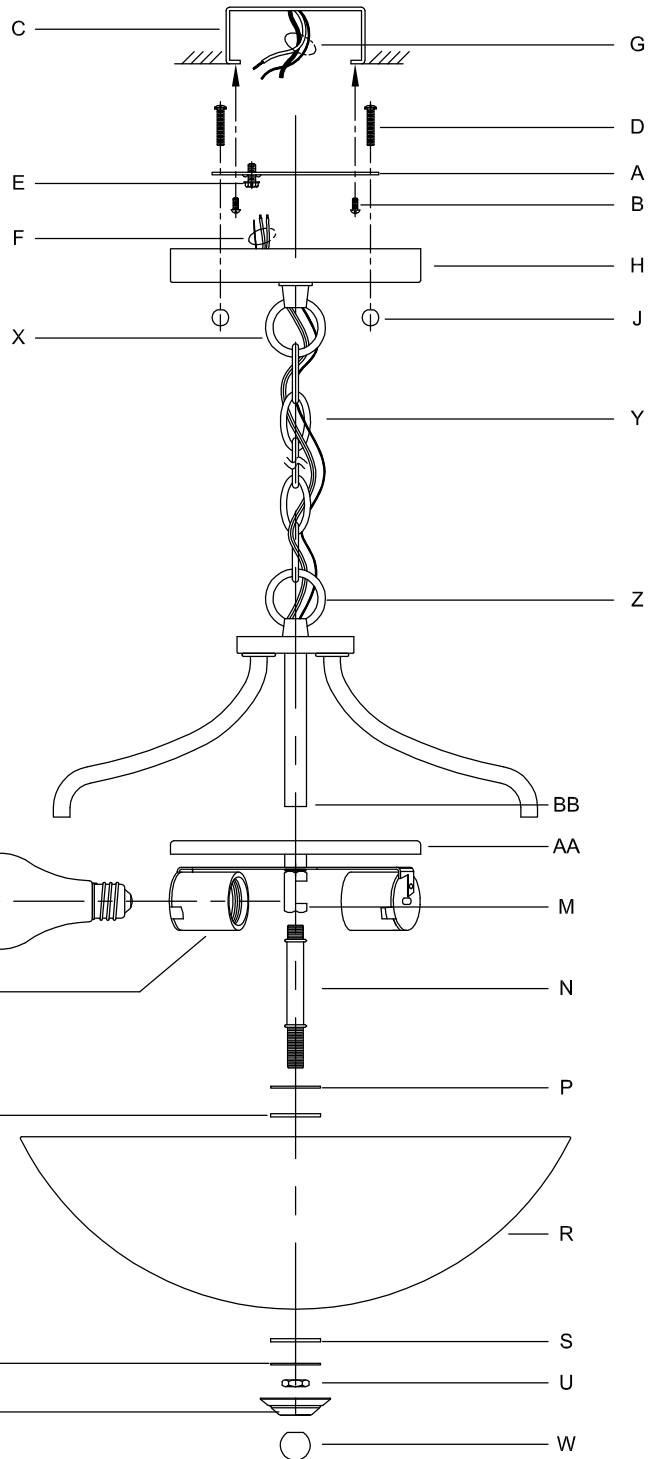

CAUTION: Read instructions carefully and turn electricity off at main circuit breaker panel before beginning installation.

350057

WARNING - If any Special Control Devices are used with this Fixture, Follow the Instructions Carefully to assure full compliance with N.E.C. requirements. If there are any questions, contact a Qualified Electrical Contractor.

CAUTION - All glass is fragile, use care when handling Glass component(s) and or Lamp(s).

ASSEMBLY STEPS:

PASOS PARA ENSAMBLAR:

MODE D'ASSEMBLAGE:

1. E,D → A
2. B,A → C
3. F → G 
4. X → Y
5. K → L
6. N → M
7. P,Q,R,S,T,U → N
8. V,W → N

**B, C, G & K
(NOT FURNISHED)
(NO INCLUIDA)
(NON FOURNIE)**

CAUTION: Read instructions carefully and turn electricity off at main circuit breaker panel before beginning installation.

350057

WARNING - If any Special Control Devices are used with this Fixture, Follow the Instructions Carefully to assure full compliance with N.E.C. requirements. If there are any questions, contact a Qualified Electrical Contractor.
CAUTION - All glass is fragile, use care when handling Glass component(s) and or Lamp(s).

ASSEMBLY STEPS:

PASOS PARA ENSAMBLAR:

MODE D'ASSEMBLAGE:

1. D,E → A
2. B,A → C
3. Y → X,Z 
4. F → Y,X,H
5. F → G 
6. H,J → D
7. AA → BB
8. K → L
9. N → M
10. P,Q,R,S,T,U → N
- V,W → N

**B, C, G & K
 (NOT FURNISHED)
 (NO INCLUIDA)
 (NON FOURNIE)**