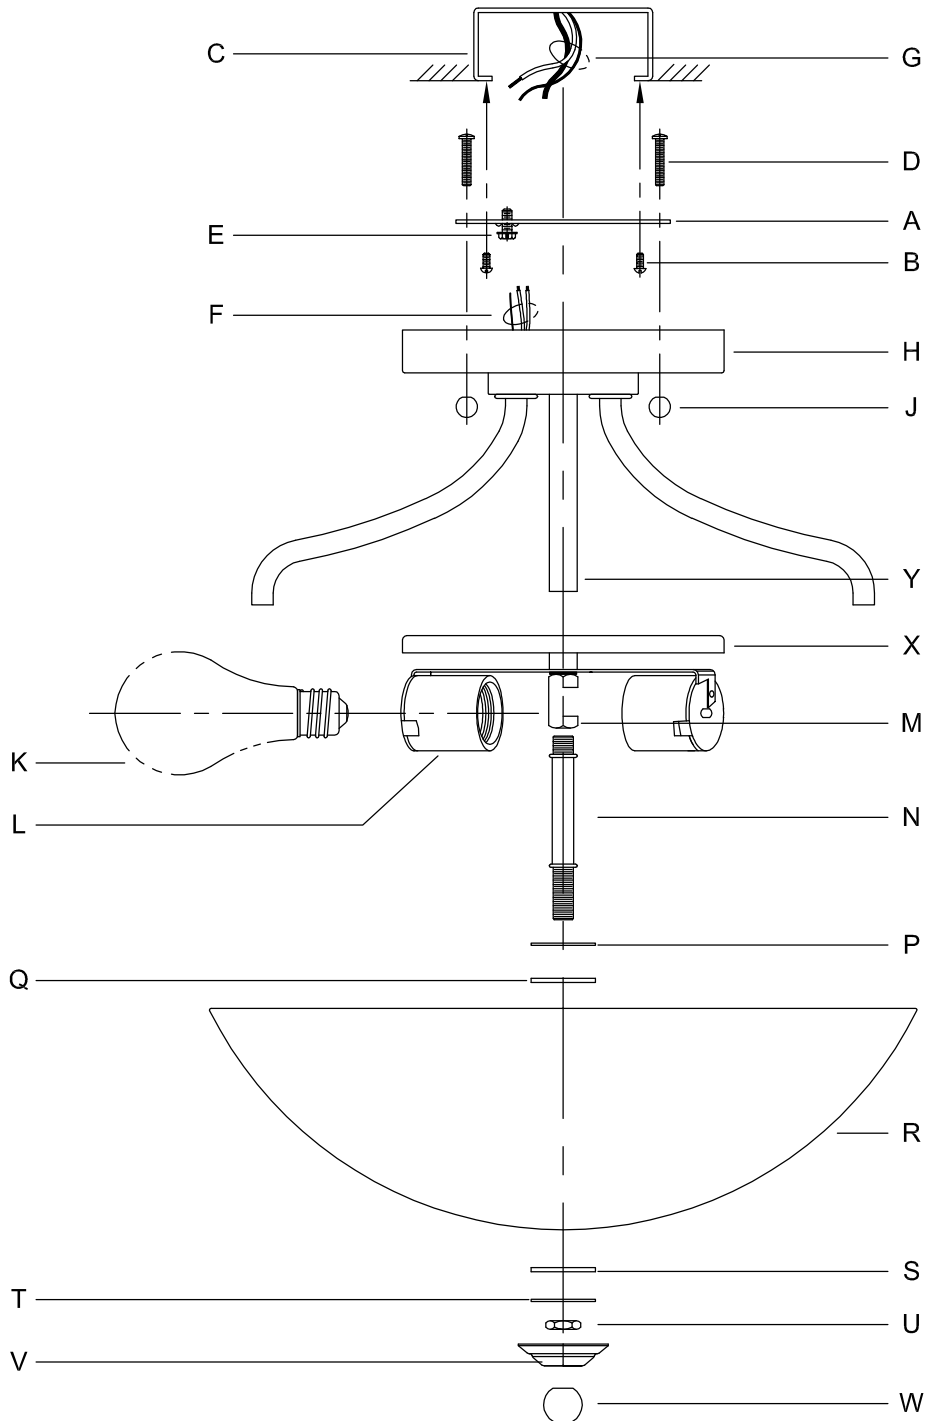

CAUTION: Read instructions carefully and turn electricity off at main circuit breaker panel before beginning installation.

350057

WARNING - If any Special Control Devices are used with this Fixture, Follow the Instructions Carefully to assure full compliance with N.E.C. requirements. If there are any questions, contact a Qualified Electrical Contractor.

CAUTION - All glass is fragile, use care when handling Glass component(s) and or Lamp(s).

ASSEMBLY STEPS:

PASOS PARA ENSAMBLAR:

MODE D'ASSEMBLAGE:

1. E,D → A
2. B,A → C
3. F → G 
4. X → Y
5. K → L
6. N → M
7. P,Q,R,S,T,U → N
8. V,W → N