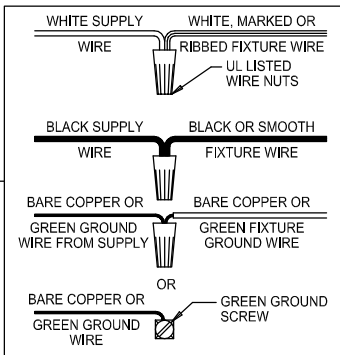

CAUTION: Read instructions carefully and turn electricity off at main circuit breaker panel before beginning installation.

350057

WARNING - If any Special Control Devices are used with this Fixture, Follow the Instructions Carefully to assure full compliance with N.E.C. requirements. If there are any questions, contact a Qualified Electrical Contractor.

CAUTION - All glass is fragile, use care when handling Glass component(s) and or Lamp(s).

ASSEMBLY STEPS:

PASOS PARA ENSAMBLAR:

MODE D'ASSEMBLAGE:

1. E,D → A
2. B,A → C
3. F → G 
4. X → Y
5. K → L
6. N → M
7. P,Q,R,S,T,U → N
8. V,W → N

**B, C, G & K
(NOT FURNISHED)
(NO INCLUIDA)
(NON FOURNIE)**

CAUTION: Read instructions carefully and turn electricity off at main circuit breaker panel before beginning installation.

350057

WARNING - If any Special Control Devices are used with this Fixture, Follow the Instructions Carefully to assure full compliance with N.E.C. requirements. If there are any questions, contact a Qualified Electrical Contractor.
CAUTION - All glass is fragile, use care when handling Glass component(s) and or Lamp(s).