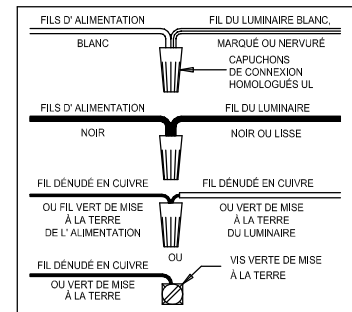

**B, C, G & K
(NOT FURNISHED)
(NO INCLUIDA)
(NON FOURNIE)**

CAUTION: Read instructions carefully and turn electricity off at main circuit breaker panel before beginning installation.

350057

WARNING - If any Special Control Devices are used with this Fixture, Follow the Instructions Carefully to assure full compliance with N.E.C. requirements. If there are any questions, contact a Qualified Electrical Contractor.
CAUTION - All glass is fragile, use care when handling Glass component(s) and or Lamp(s).

ASSEMBLY STEPS:

PASOS PARA ENSAMBLAR:

MODE D'ASSEMBLAGE:

1. D,E → A
2. B,A → C
3. Y → X,Z 
4. F → Y,X,H
5. F → G 
6. H,J → D
7. AA → BB
8. K → L
9. N → M
10. P,Q,R,S,T,U → N
- V,W → N

**B, C, G & K
 (NOT FURNISHED)
 (NO INCLUIDA)
 (NON FOURNIE)**

MISE EN GARDE - Le verre est toujours fragile; maniez le(s) composant(s) et/ou l' (les) ampoule(s) avec prudence.

Instrucciones de ensamblaje e instalación

PRECAUCIÓN: Lea cuidadosamente las instrucciones y desconecte la electricidad del cortacircuitos principal antes de iniciar la instalación.